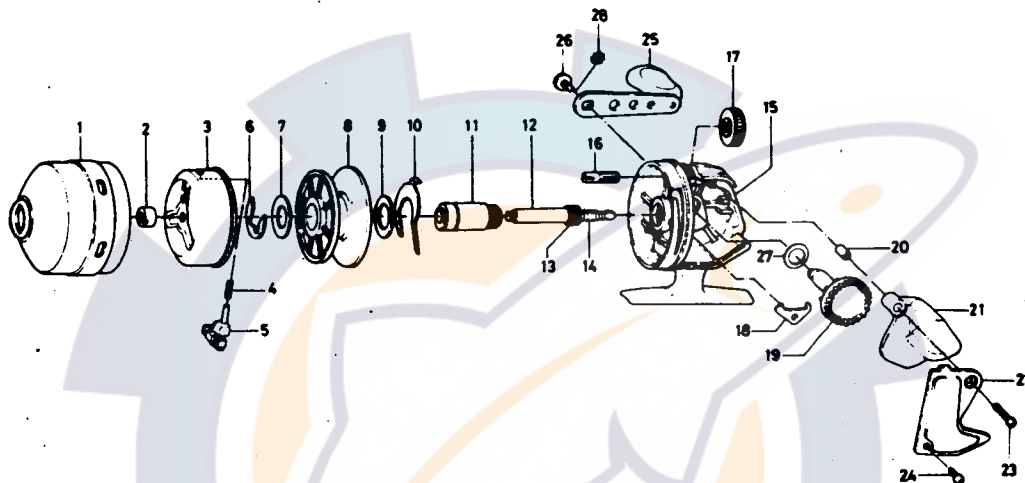

SPINCASTING REEL

**ApolloCast 108**

Key No.	Parts No.	Parts Name
1	6-B08-8401	Front cover
2	6-342-4911	Rotor nut
3	6-B08-8102	Rotor
4	6-144-1801	Pick up pin spring
5	6-B08-8202	Pick up pin
6	6-320-0351	Spool retainer
7	6-370-0412	Spool washer
8	6-B08-7801	Spool
9	6-370-0412	Spool washer
10	6-B30-7401	Drag adjusting plate
11	6-B08-6401	Shaft metal
12	6-B08-6601	Main shaft
13	6-B08-6701	Pinion gear
14	6-141-2521	Main shaft spring

Sold as one unit  
 Main shaft assembly  
 6-B08-6501

Key No.	Parts No.	Parts Name
15	6-B30-8201	Body
16	6-B08-7601	Drag adjusting screw
17	6-B08-7401	Drag adjusting dial
18	K-110-2721	Anti-reverse claw
19	6-B08-6301	Drive gear
20	6-B08-6901	Push button sleeve
21	6-B08-6801	Push button
22	6-B08-7003	Body cover
23	6-353-8701	Body cover screw (long)
24	6-351-6601	Body cover screw (short)
25	6-746-5801	Handle
26	6-B08-7301	Handle screw
27	6-373-0100	Drive gear washer
28	6-160-8001	Handle washer